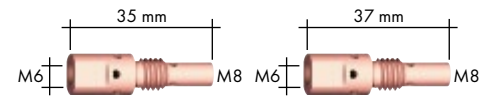

Gas nozzle holder (VE=1) / Contact tip holder (VE=10)

M6	002.0078¹	142.0001²	142.0267.10

Liner	for 3 m				for 4 m				for 5 m			
	Ø 0.6	Ø 0.8	Ø 1.0	Ø 1.2	Ø 0.6	Ø 0.8	Ø 1.0	Ø 1.2	Ø 0.6	Ø 0.8	Ø 1.0	Ø 1.2
Liner	Ø 0.6	124.0011	124.0011¹	124.0011	124.0012	124.0012¹	124.0012	124.0012	124.0015	124.0015¹	124.0015	124.0015
	Ø 0.8	124.0011¹	124.0011¹	124.0011	124.0012¹	124.0012¹	124.0012	124.0012	124.0015¹	124.0015¹	124.0015	124.0015
	Ø 1.0	124.0026²	124.0026²	124.0026	124.0031²	124.0031²	124.0031	124.0031	124.0035²	124.0035²	124.0035	124.0035
	Ø 1.2	124.0026	124.0026	124.0026	124.0031	124.0031	124.0031	124.0031	124.0035	124.0035	124.0035	124.0035
PTFE liner	Ø 0.6	126.0005	126.0005	126.0005	126.0008	126.0008	126.0008	126.0008	126.0011	126.0011	126.0011	126.0011
	Ø 0.8	126.0005	126.0005	126.0005	126.0008	126.0008	126.0008	126.0008	126.0011	126.0011	126.0011	126.0011
	Ø 1.0	126.0021	126.0021	126.0021	126.0026	126.0026	126.0026	126.0026	126.0028	126.0028	126.0028	126.0028
	Ø 1.2	126.0021	126.0021	126.0021	126.0026	126.0026	126.0026	126.0026	126.0028	126.0028	126.0028	126.0028
Carbon PTFE liner	Ø 0.6	127.0002	127.0002	127.0002	127.0003	127.0003	127.0003	127.0003	127.0004	127.0004	127.0004	127.0004
	Ø 0.8	127.0002	127.0002	127.0002	127.0003	127.0003	127.0003	127.0003	127.0004	127.0004	127.0004	127.0004
	Ø 1.0	127.0005	127.0005	127.0005	127.0007	127.0007	127.0007	127.0007	127.0008	127.0008	127.0008	127.0008
	Ø 1.2	127.0005	127.0005	127.0005	127.0007	127.0007	127.0007	127.0007	127.0008	127.0008	127.0008	127.0008

¹ Included in the standard equipment for complete torches MB EVO 15.

² Included in the standard equipment for complete torches MB EVO 25.